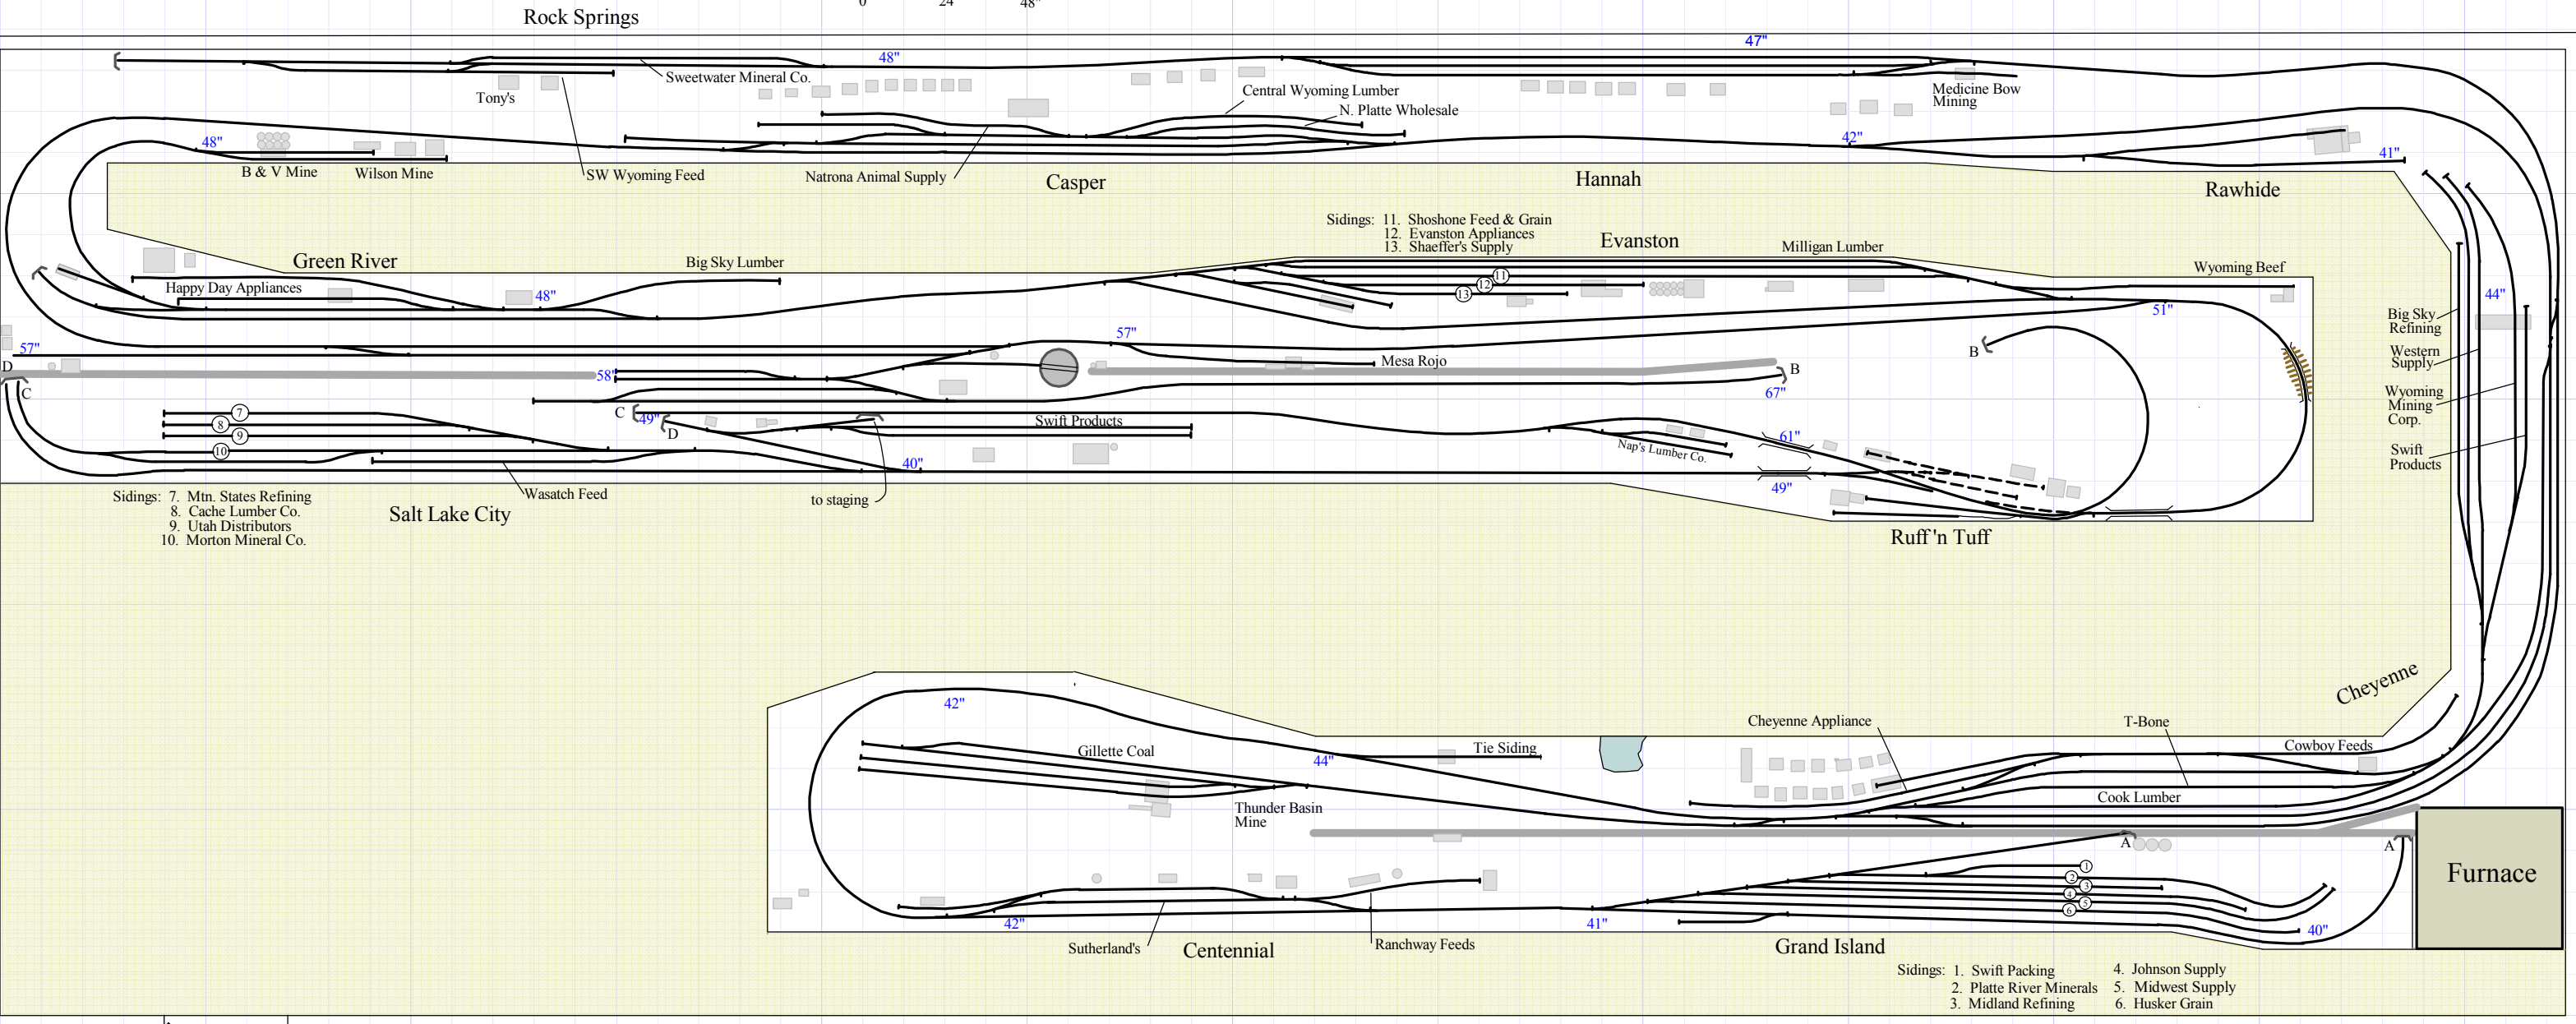

Chuck Inghram's Needmore Railroad

~1/4" = 1'-0"

HO scale

Track Elevations shown in Blue

0 24" 48"

- Sidings: 7. Mtn. States Refining
8. Cache Lumber Co.
9. Utah Distributors
10. Morton Mineral Co.

- Sidings: 11. Shoshone Feed & Grain
12. Evanston Appliances
13. Shaeffer's Supply

- Sidings: 1. Swift Packing 4. Johnson Supply
2. Platte River Minerals 5. Midwest Supply
3. Midland Refining 6. Husker Grain