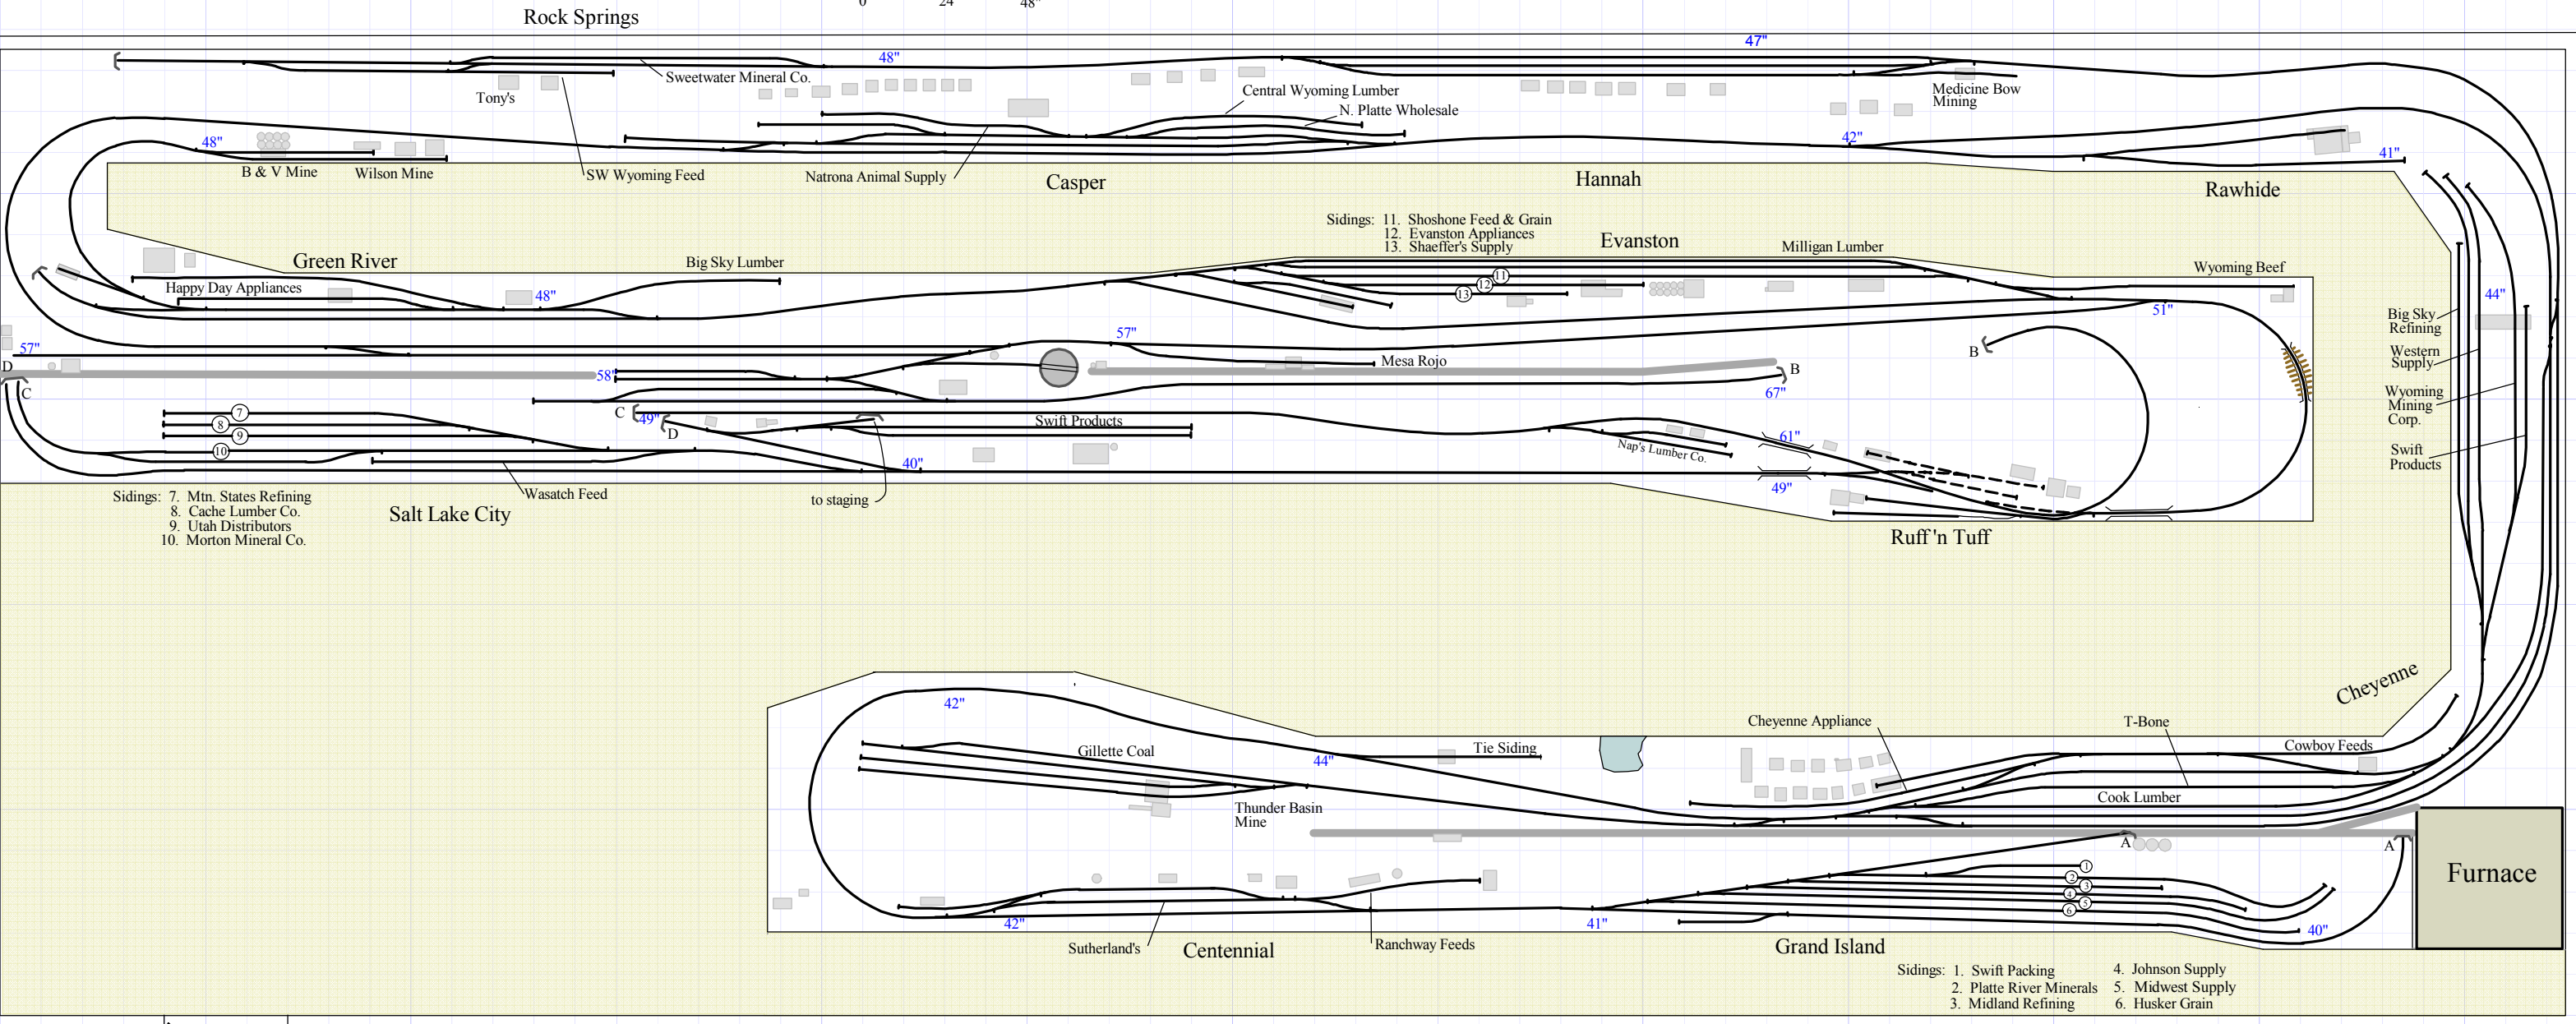

Chuck Inghram's Needmore Railroad

~1/4" = 1'-0"

HO scale

Track Elevations shown in Blue

0 24" 48"

- Sidings: 7. Mtn. States Refining
8. Cache Lumber Co.
9. Utah Distributors
10. Morton Mineral Co.

- Sidings: 11. Shoshone Feed & Grain
12. Evanston Appliances
13. Shaeffer's Supply

- Sidings: 1. Swift Packing
2. Platte River Minerals
3. Midland Refining
4. Johnson Supply
5. Midwest Supply
6. Husker Grain